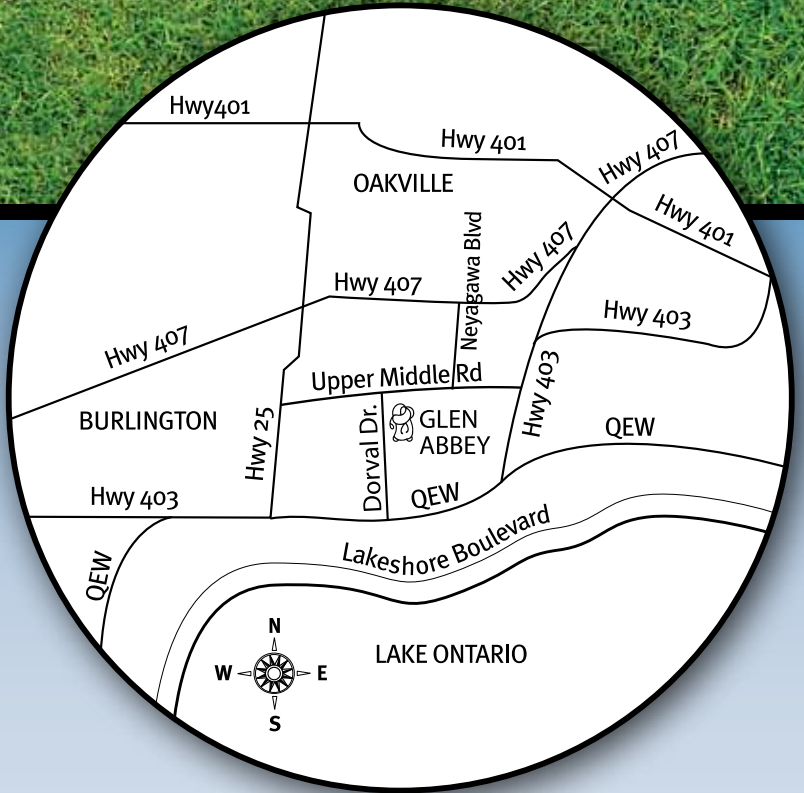

THANK YOU TO OUR SPONSORS!

Glen Abbey Golf Club
1333 Dorval Drive
Oakville, ON L6M 4G2

Please complete this form and return by fax to:

Scott Reycraft at ClubLink Fax: 905-841-1134 Tel: 905-841-7969 or email sreycraft@clublink.ca

Name _____

Company _____

Address _____

City _____

Province _____ Postal code _____

Phone _____ Fax _____

Email _____

Name of golfer _____ Shirt size _____

Name of golfer _____ Shirt size _____

Name of golfer _____ Shirt size _____

Name of golfer _____ Shirt size _____

Entry fee is $1,600 per team plus HST ($1,808)

Please send cheques by June 30, payable to:

ClubLink

Damon Allen Charity Classic

15675 Dufferin Street, King City, ON L7B 1K5

Attention: Scott Reycraft

Method of Payment: ☐ Amex

☐ Other _____ ☐ Cheque

Card number: _____

Expiry date: _____

Signature: _____

ClubLink Member account number: _____